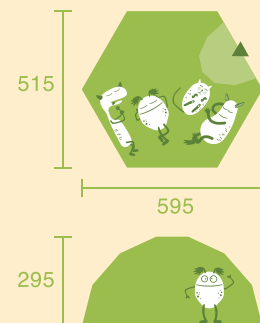

Panorama tent

- » up to 4 people
- » with standing height

Glamping yurt

- » up to 4 people
- » with standing height

Glamping tent ASGARD

- » up to 2 people
(optional from cooperation partners)
- » with standing height

Glamping tent DOMO

- » up to 4 people
(optional from cooperation partners)
- » with standing height

Glamping accommodation LODGE

- » up to 2 people
(optional from cooperation partners)
- » with standing height