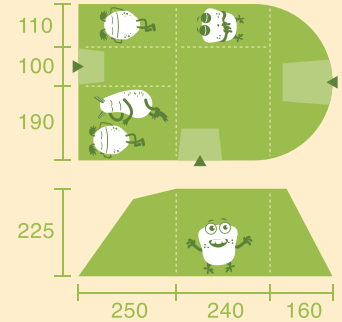

Small tent

- » up to 2 people
- » without standing height

Small tent

- » up to 3 people
- » without standing height

Medium tent

- » up to 3 people
- » with standing height

Medium tent

- » up to 4 people
- » with standing height

Big tent

- » up to 6 people
- » with standing height

www.mein-zelt-steht-schon.de

get in. get ready. get going.

Range of products 2026: Glamping

All accommodations can be offered without accessories, but also simply or fully equipped (chairs, tables, tarps, beds, sleeping bags).

Panorama tent

- » up to 4 people
- » with standing height

Glamping yurt

- » up to 4 people
- » with standing height

Glamping tent ASGARD

- » up to 2 people
(optional from cooperation partners)
- » with standing height