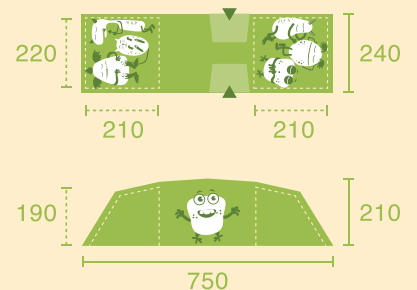

Small tent

- » up to 2 people
- » without standing height

Small tent

- » up to 3 people
- » without standing height

Medium tent

- » up to 3 people
- » with standing height

Medium tent

- » up to 4 people
- » with standing height

Big tent

- » up to 6 people
- » with standing height

www.mein-zelt-steht-schon.de

get in. get ready. get going.

Range of products 2026: Glamping

All accommodations can be offered without accessories, but also simply or fully equipped (chairs, tables, tarps, beds, sleeping bags).

Panorama tent

- » up to 4 people
- » with standing height

Glamping yurt

- » up to 4 people
- » with standing height

Glamping tent ASGARD

- » up to 2 people
(optional from cooperation partners)
- » with standing height