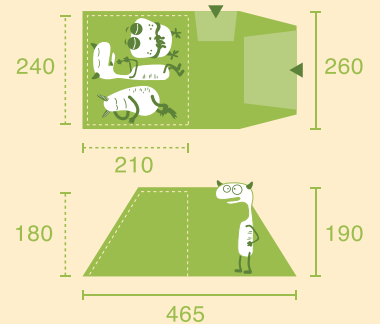

Small tent

- » up to 2 people
- » without standing height

Small tent

- » up to 3 people
- » without standing height

Medium tent

- » up to 3 people
- » with standing height

Medium tent

- » up to 4 people
- » with standing height

Big tent

- » up to 6 people
- » with standing height

www.mein-zelt-steht-schon.de

get in. get ready. get going.

Range of products 2026: Glamping

All accommodations can be offered without accessories, but also simply or fully equipped (chairs, tables, tarps, beds, sleeping bags).