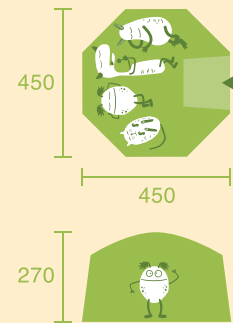

Small tent

- » up to 2 people
- » without standing height

Small tent

- » up to 3 people
- » without standing height

Medium tent

- » up to 3 people
- » with standing height

Medium tent

- » up to 4 people
- » with standing height

Big tent

- » up to 6 people
- » with standing height

www.mein-zelt-steht-schon.de

get in. get ready. get going.

Range of products 2026: Glamping

All accommodations can be offered without accessories, but also simply or fully equipped (chairs, tables, tarps, beds, sleeping bags).

Panorama tent

- » up to 4 people
- » with standing height

Glamping yurt

- » up to 4 people
- » with standing height

Glamping tent ASGARD

- » up to 2 people
(optional from cooperation partners)
- » with standing height