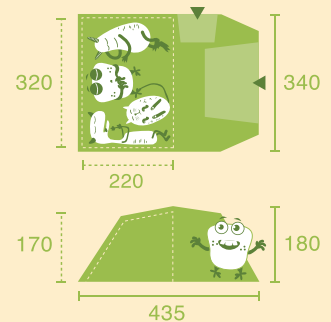

Small tent

- » up to 2 people
- » without standing height

Small tent

- » up to 3 people
- » without standing height

Medium tent

- » up to 3 people
- » with standing height

Medium tent

- » up to 4 people
- » with standing height

Big tent

- » up to 6 people
- » with standing height

www.mein-zelt-steht-schon.de

get in. get ready. get going.

Range of products 2026: Glamping

All accommodations can be offered without accessories, but also simply or fully equipped (chairs, tables, tarps, beds, sleeping bags).