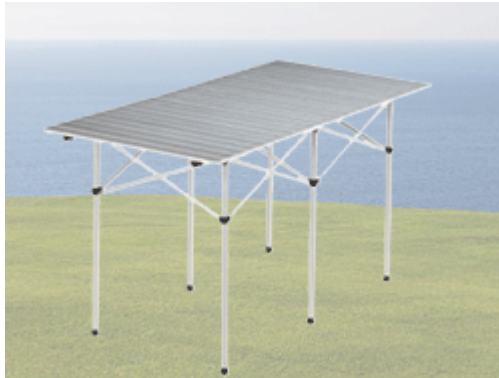

Camping Table – Large

- material: aluminium
- with foldable table top
- lightweight, robust and with bigger table top
- large enough for up to 6 people